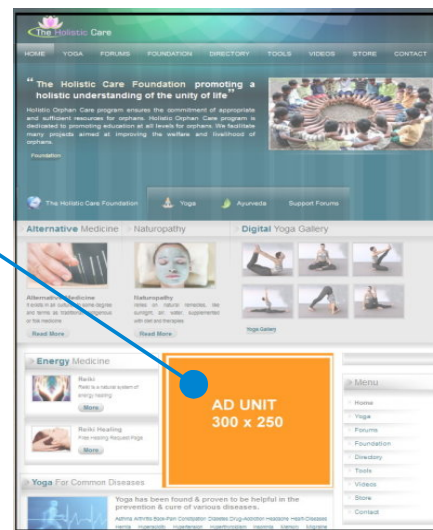

AD PLACEMENT ON THE HOLISTIC CARE FRONTPAGE

POSITION - SHOWCASE

Position – Showcase
Page included - Homepage
Price - \$500/month
 \$1200/3 months
 \$2000/6 months
 \$3000/12 months

POSITION – AD UNIT 300 x 250

Position – AD Unit
Page included - Homepage
Price - \$250/month
 \$600/3 months
 \$1000/6 months
 \$1500/12 months

THE HOLISTIC CARE FORUM

The Holistic Care Health and Wellness forum(<http://www.theholisticcare.com/forums>) is a discussion and support forum for those seeking health and longevity through natural supplements, yoga, ayurveda, reiki and holistic lifestyle.

POSITION – AD UNIT FORUM 240x68

Position – BANNER 240 x 68
Page included –Forum Homepage+ 10000 pages
Price - \$150/month
 \$300/3 months
 \$450/6 months
 \$700/12 months

POSITION – AD UNIT FORUM 200x200

Position – RIGHT AD UNIT
Page included –Forum Homepage+ 10000 pages
Price - \$150/month
 \$300/3 months
 \$450/6 months
 \$700/12 months

The screenshot shows the forum's homepage with a green header and a navigation menu. A blue line points from the 'POSITION – AD UNIT FORUM 240x68' text to a banner at the top right of the forum page. Another blue line points from the 'POSITION – AD UNIT FORUM 200x200' text to a red-bordered ad unit on the right side of the forum page. The forum content includes sections for 'Welcome to The Holistic Care Forum', 'Holistic', 'Energy Medicine - Reiki', and 'Ayurveda', each with a table of topics and posts. A 'Main Menu' sidebar on the right contains links like 'View unanswered posts' and 'View active topics'. A 'Login Form' is also visible at the bottom right.