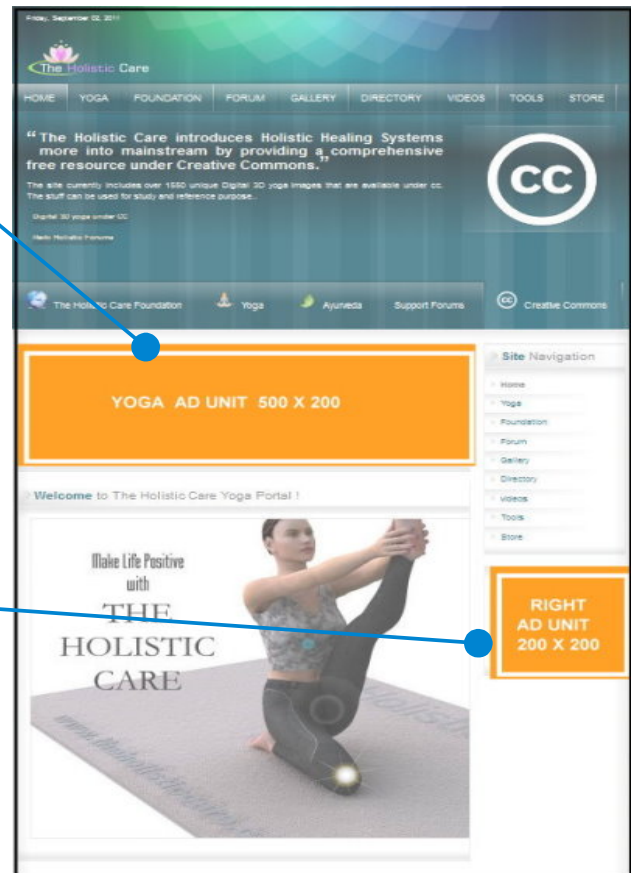

Position – RIGHT AD UNIT
Page included –Forum Homepage+ 10000 pages
Price - \$150/month
 \$300/3 months
 \$450/6 months
 \$700/12 months

The screenshot shows the forum's homepage with a green header and a navigation menu. A blue line points from the 'POSITION – AD UNIT FORUM 240x68' text to a banner at the top right of the forum page. Another blue line points from the 'POSITION – AD UNIT FORUM 200x200' text to a red-bordered ad unit on the right side of the forum page. The forum content includes sections for 'Welcome to The Holistic Care Forum', 'Holistic', 'Energy Medicine - Reiki', and 'Ayurveda', each with a table of topics and posts. A 'Main Menu' sidebar on the right contains links like 'View unanswered posts' and 'View active topics'. A 'Login Form' is also visible at the bottom right.

YOGA SUBDOMAIN

<http://yoga.theholisticcare.com> is a sub-domain of theholisticcare.com this section is a resource for the understanding and spreading of this sacred science of yoga. The site currently includes over 1550 unique Digital professionally created, fully textured, high resolution 3D digital images created by us. This stuff can be used for study and reference purpose we have made it available under cc.

POSITION – AD UNIT FORUM 500x200

Position – YOGA AD UNIT
Page included – Yoga Homepage
Price - \$200/month
\$400/3 months
\$600/6 months
\$900/12 months

POSITION – AD UNIT FORUM 200x200

Position – RIGHT AD UNIT
Page included – Yoga Homepage+ 2000 pages
Price - \$150/month
\$300/3 months
\$450/6 months
\$700/12 months